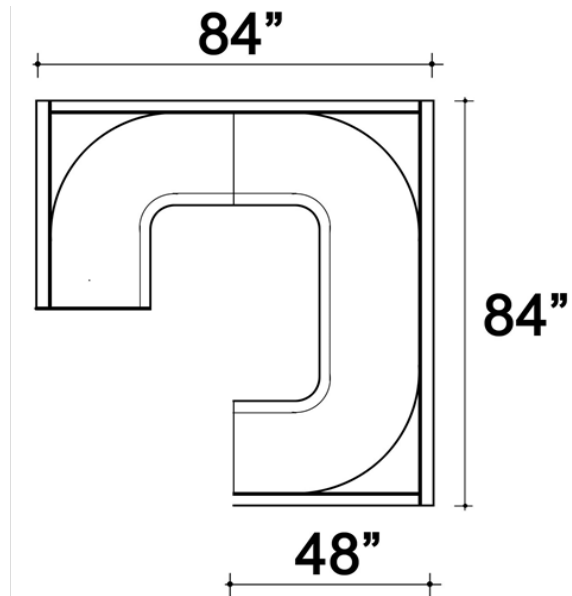

DIMENSION GUIDE

For Chairs, Barstools, and Tables

10300 Westpark Drive, Richmond, TX 77042
☎ (713) 777 5888 📠 (713) 777 0585
cs@aaafurniturewholesale.com

CHAIRS AND BAR STOOLS

Overall Height

Seat Height

Seat Width

(713) 777 5888 (713) 777 0585

cs@aaafurniturewholesale.com

GENERAL BOOTH LAYOUT AND SIZING GUIDE

BOOTH TYPE	BOOTH LENGTH	BOOTH DEPTH
Single	43" – 48"	22 1/2"
Double	43" – 48"	42 3/4"
Deuce	24" – 36"	22 1/2"
Wall Bench	Customizable	23"
1/2 Circle	46"	88"
3/4 Circle	88"	88"

Notes: Standard Booth Height Options 36", 42", 48"

GUIDES ON BOOTH

Layout and Size

10300 Westpark Drive, Richmond, TX 77042

(713) 777 5888 (713) 777 0585

cs@aaafurniturewholesale.com

OTHER BOOTH LAYOUTS

WALL BENCH SEATING
(ALSO CALLED BANQUETTE)

1/2 CIRCLE BOOTH

WOOD/LAMINATE FRAME
3/4 CORNER BOOTH

UPHOLSTERED FRAME
3/4 CORNER BOOTH

GUIDES ON BOOTH

Layout and Size

10300 Westpark Drive, Richmond, TX 77042
 ☎ (713) 777 5888 📠 (713) 777 0585
 cs@aaafurniturewholesale.com