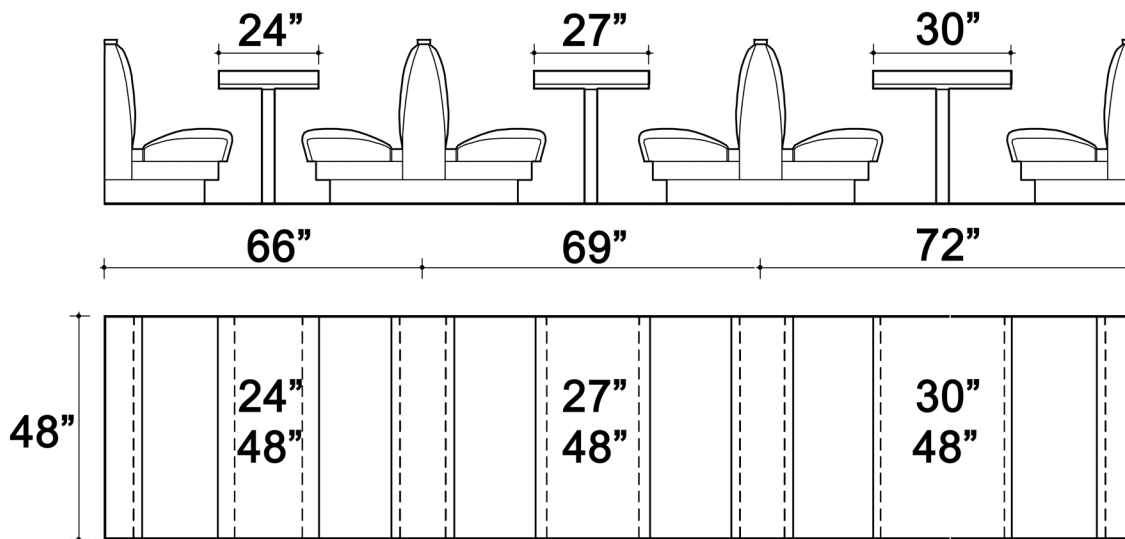

DIMENSION GUIDE

For Chairs, Barstools, and Tables

10300 Westpark Drive, Richmond, TX 77042
☎ (713) 777 5888 📠 (713) 777 0585
cs@aaafurniturewholesale.com

CHAIRS AND BAR STOOLS

Overall Height

Seat Height

Seat Width

Seat Depth

TABLES

Width

Length

Height/Table Thickness

GUIDES ON BOOTH

Layout and Size

10300 Westpark Drive, Richmond, TX 77042

(713) 777 5888 (713) 777 0585

cs@aaafurniturewholesale.com

GENERAL BOOTH LAYOUT AND SIZING GUIDE

BOOTH TYPE	BOOTH LENGTH	BOOTH DEPTH
Single	43" – 48"	22 1/2"
Double	43" – 48"	42 3/4"
Deuce	24" – 36"	22 1/2"
Wall Bench	Customizable	23"
1/2 Circle	46"	88"
3/4 Circle	88"	88"

Notes: Standard Booth Height Options 36", 42", 48"

GUIDES ON BOOTH

Layout and Size

10300 Westpark Drive, Richmond, TX 77042

(713) 777 5888 (713) 777 0585

cs@aaafurniturewholesale.com

OTHER BOOTH LAYOUTS

WALL BENCH SEATING
(ALSO CALLED BANQUETTE)