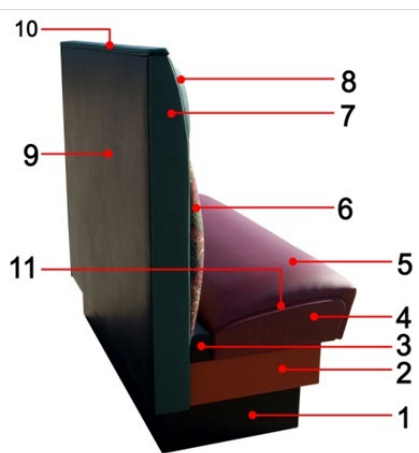

GUIDES ON BOOTH

Layout and Size

10300 Westpark Drive, Richmond, TX 77042
☎ (713) 777 5888 📠 (713) 777 0585
cs@aaafurniturewholesale.com

CUSTOM BOOTH ORDER FORM

Booth Style: _____

Material Selection:

1. Base: _____ Standard Vinyl _____ Others: Please Specify: _____

2. Skirt: _____ Standard Vinyl _____ Others: Please Specify: _____

3. Crumb Strip: When Crumb Strip is required, standard color is the same as seat color.

4. Side Seat Covers: _____ Standard Same as Seat
_____ Others: Please Specify: _____

5. Seat: _____

6/8. Inside Back: 1st Color: _____ 2nd Color: _____

- ☐ Plain Back   ☐ Head Roll Back   ☐ Channel Back   ☐ Channel With Head Roll
- ☐ Wood Frame with Cushion   ☐ Picture Frame with Cushion   ☐ Curved Channel Back
- ☐ Contempo   ☐ FB-Wood   ☐ V-Back/ Reverse V-Back   ☐ Fan Back
- ☐ Wood Frame with Full Cushion   ☐ German Coffee Shop   ☐ Three Tier Back
- ☐ Tufted/ Diamond Back   ☐ Wood Frame with open Cushion
- ☐ Dotted Back   ☐ Simplicity   ☐ New Orleans

7. End Cap: _____ Standard Vinyl _____ Others: Please Specify: _____

9. Outside Back: _____ Standard Vinyl _____ Others: Please Specify: _____

10. Top Cap: _____ Standard Vinyl _____ Others: Please Specify: _____

11. Welt : _____ Standard Vinyl _____ Others: Please Specify: _____