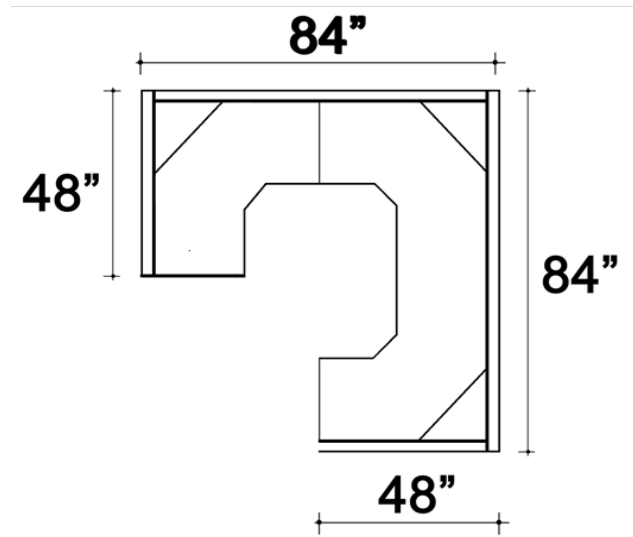

Seat Depth

TABLES

Width

Length

Height/Table Thickness

GUIDES ON BOOTH

Layout and Size

10300 Westpark Drive, Richmond, TX 77042

(713) 777 5888 (713) 777 0585

cs@aaafurniturewholesale.com

GENERAL BOOTH LAYOUT AND SIZING GUIDE

BOOTH TYPE	BOOTH LENGTH	BOOTH DEPTH
Single	43" – 48"	22 1/2"
Double	43" – 48"	42 3/4"
Deuce	24" – 36"	22 1/2"
Wall Bench	Customizable	23"
1/2 Circle	46"	88"
3/4 Circle	88"	88"

Notes: Standard Booth Height Options 36", 42", 48"

GUIDES ON BOOTH

Layout and Size

10300 Westpark Drive, Richmond, TX 77042

(713) 777 5888 (713) 777 0585

cs@aaafurniturewholesale.com

OTHER BOOTH LAYOUTS

WALL BENCH SEATING
(ALSO CALLED BANQUETTE)

1/2 CIRCLE BOOTH

WOOD/LAMINATE FRAME
3/4 CORNER BOOTH

UPHOLSTERED FRAME
3/4 CORNER BOOTH

GUIDES ON BOOTH

Layout and Size

10300 Westpark Drive, Richmond, TX 77042
 ☎ (713) 777 5888 📠 (713) 777 0585
 cs@aaafurniturewholesale.com