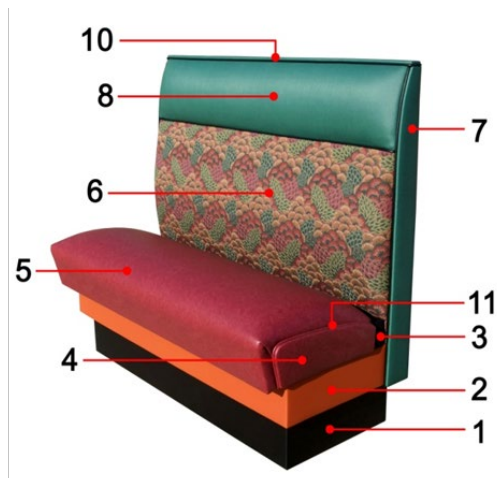

(713) 777 5888 (713) 777 0585

cs@aaafurniturewholesale.com

GENERAL BOOTH LAYOUT AND SIZING GUIDE

BOOTH TYPE	BOOTH LENGTH	BOOTH DEPTH
Single	43" – 48"	22 1/2"
Double	43" – 48"	42 3/4"
Deuce	24" – 36"	22 1/2"
Wall Bench	Customizable	23"
1/2 Circle	46"	88"
3/4 Circle	88"	88"

Notes: Standard Booth Height Options 36", 42", 48"

GUIDES ON BOOTH

Layout and Size

10300 Westpark Drive, Richmond, TX 77042

(713) 777 5888 (713) 777 0585

cs@aaafurniturewholesale.com

OTHER BOOTH LAYOUTS

WALL BENCH SEATING
(ALSO CALLED BANQUETTE)

1/2 CIRCLE BOOTH

WOOD/LAMINATE FRAME
3/4 CORNER BOOTH

UPHOLSTERED FRAME
3/4 CORNER BOOTH

GUIDES ON BOOTH

Layout and Size

10300 Westpark Drive, Richmond, TX 77042
 ☎ (713) 777 5888 📠 (713) 777 0585
 cs@aaafurniturewholesale.com

CUSTOM BOOTH ORDER FORM

Booth Style: _____

Material Selection:

1. Base: _____ Standard Vinyl _____ Others: Please Specify: _____

2. Skirt: _____ Standard Vinyl _____ Others: Please Specify: _____

3. Crumb Strip: When Crumb Strip is required, standard color is the same as seat color.