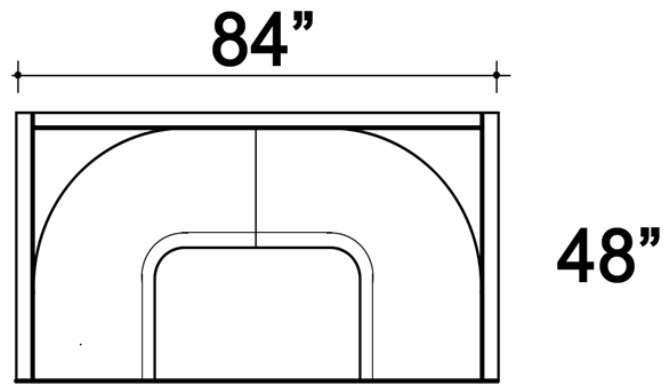

(713) 777 5888 (713) 777 0585

cs@aaafurniturewholesale.com

GENERAL BOOTH LAYOUT AND SIZING GUIDE

BOOTH TYPE	BOOTH LENGTH	BOOTH DEPTH
Single	43" – 48"	22 1/2"
Double	43" – 48"	42 3/4"
Deuce	24" – 36"	22 1/2"
Wall Bench	Customizable	23"
1/2 Circle	46"	88"
3/4 Circle	88"	88"

Notes: Standard Booth Height Options 36", 42", 48"

GUIDES ON BOOTH

Layout and Size

10300 Westpark Drive, Richmond, TX 77042

(713) 777 5888 (713) 777 0585

cs@aaafurniturewholesale.com

OTHER BOOTH LAYOUTS

WALL BENCH SEATING
(ALSO CALLED BANQUETTE)

1/2 CIRCLE BOOTH

WOOD/LAMINATE FRAME
3/4 CORNER BOOTH

UPHOLSTERED FRAME
3/4 CORNER BOOTH

GUIDES ON BOOTH

Layout and Size

10300 Westpark Drive, Richmond, TX 77042
 ☎ (713) 777 5888 📠 (713) 777 0585
 cs@aaafurniturewholesale.com